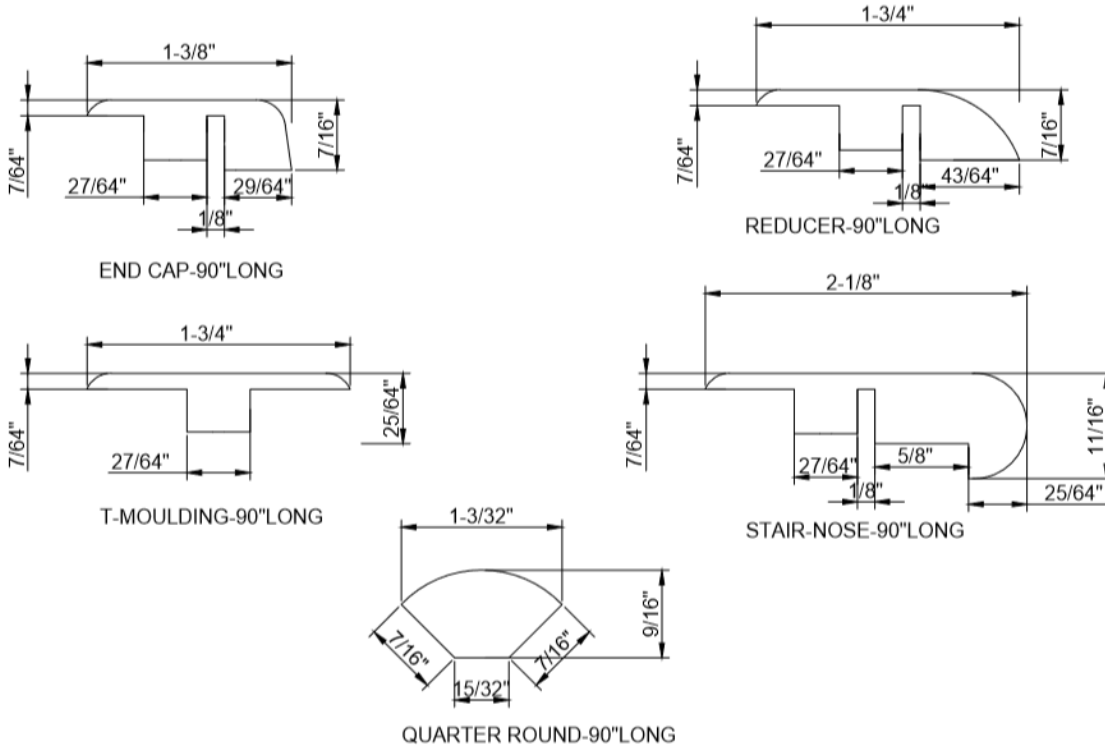

124 N Industrial Blvd
Calhoun GA 30701
706-695-4682

Laminate Transitions

8MM Flooring Profiles

12MM Flooring Profiles